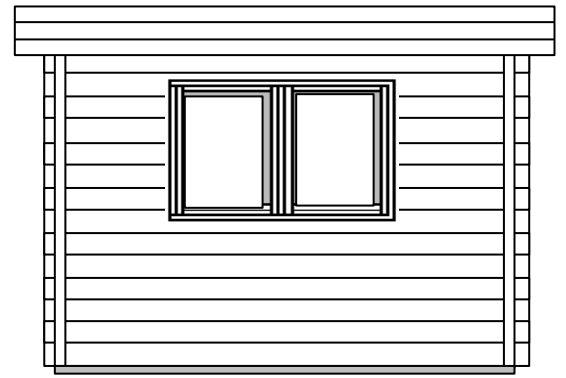

← 4000mm →

↑ 2500mm ↓

← 3000mm →

**Garden Affairs**  
Quality Garden Buildings

Garden Affairs Limited  
288 Frome Rd, Trowbridge Wiltshire. BA14 0DT  
Tel: 01225 774566 Fax : 01225 767383  
email : sales@gardenaffairs.co.uk