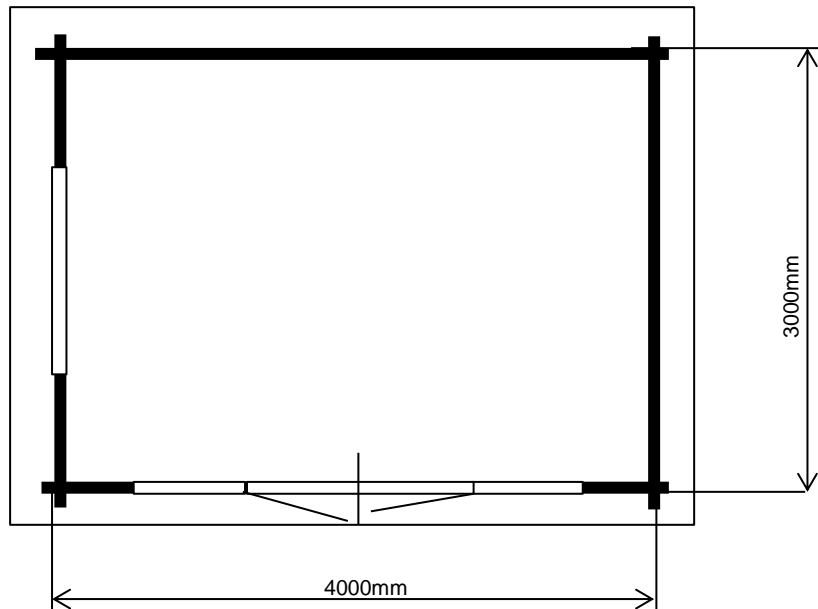

← 4000mm →

↑ 2500mm ↓

← 3000mm →

**Garden Affairs**  
Quality Garden Buildings

Garden Affairs Limited  
288 Frome Rd, Trowbridge Wiltshire. BA14 0DT  
Tel: 01225 774566 Fax : 01225 767383  
email : sales@gardenaffairs.co.uk